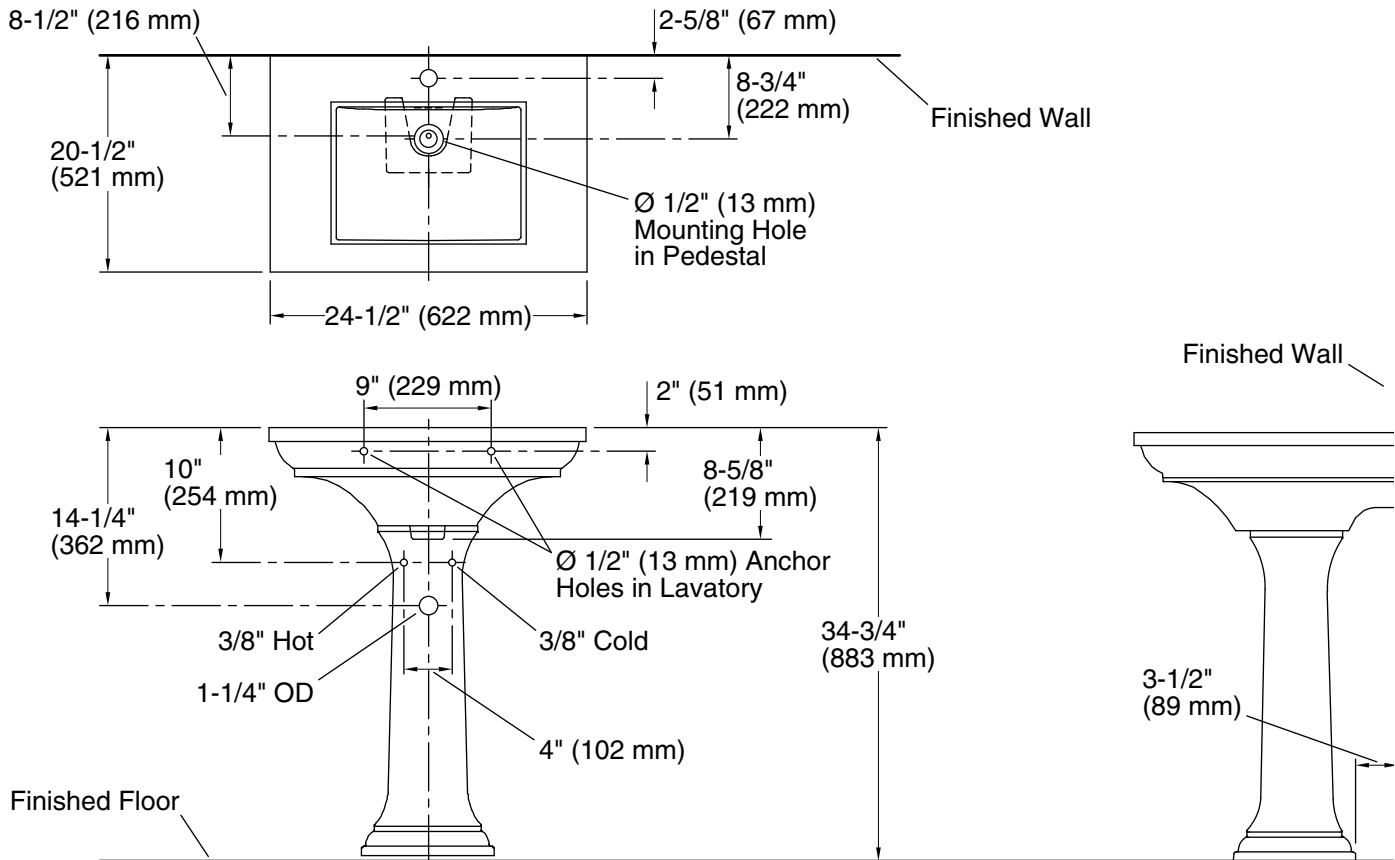

Memoirs® Stately

Pedestal Bathroom Sink

K-2344-1

Features

- Single faucet hole.
- Elegant rectangular basin.
- Overflow drain.
- Combination consists of the K-29999-1 basin and the K-2267 pedestal.
- Coordinates with other products in the Memoirs collection.

Material

- Fireclay.

Installation

- Pedestal.

Recommended Products/Accessories

- K-7605-P Angle Supply with Stop (pair)
- K-23726 Drain treatment
- K-23725 Cast iron cleaner

Included Components

Product consists of:

Technical Information

All product dimensions are nominal.

Bowl configuration:	Single
Installation:	Pedestal
Bowl area (Only):	Length: 15-1/2" (394 mm) Width: 11-5/8" (295 mm) Water depth: 5" (127 mm)
Number of deck holes:	1
Faucet hole(s):	1-3/8" (35 mm)
Drain hole:	1-3/4" (44 mm)